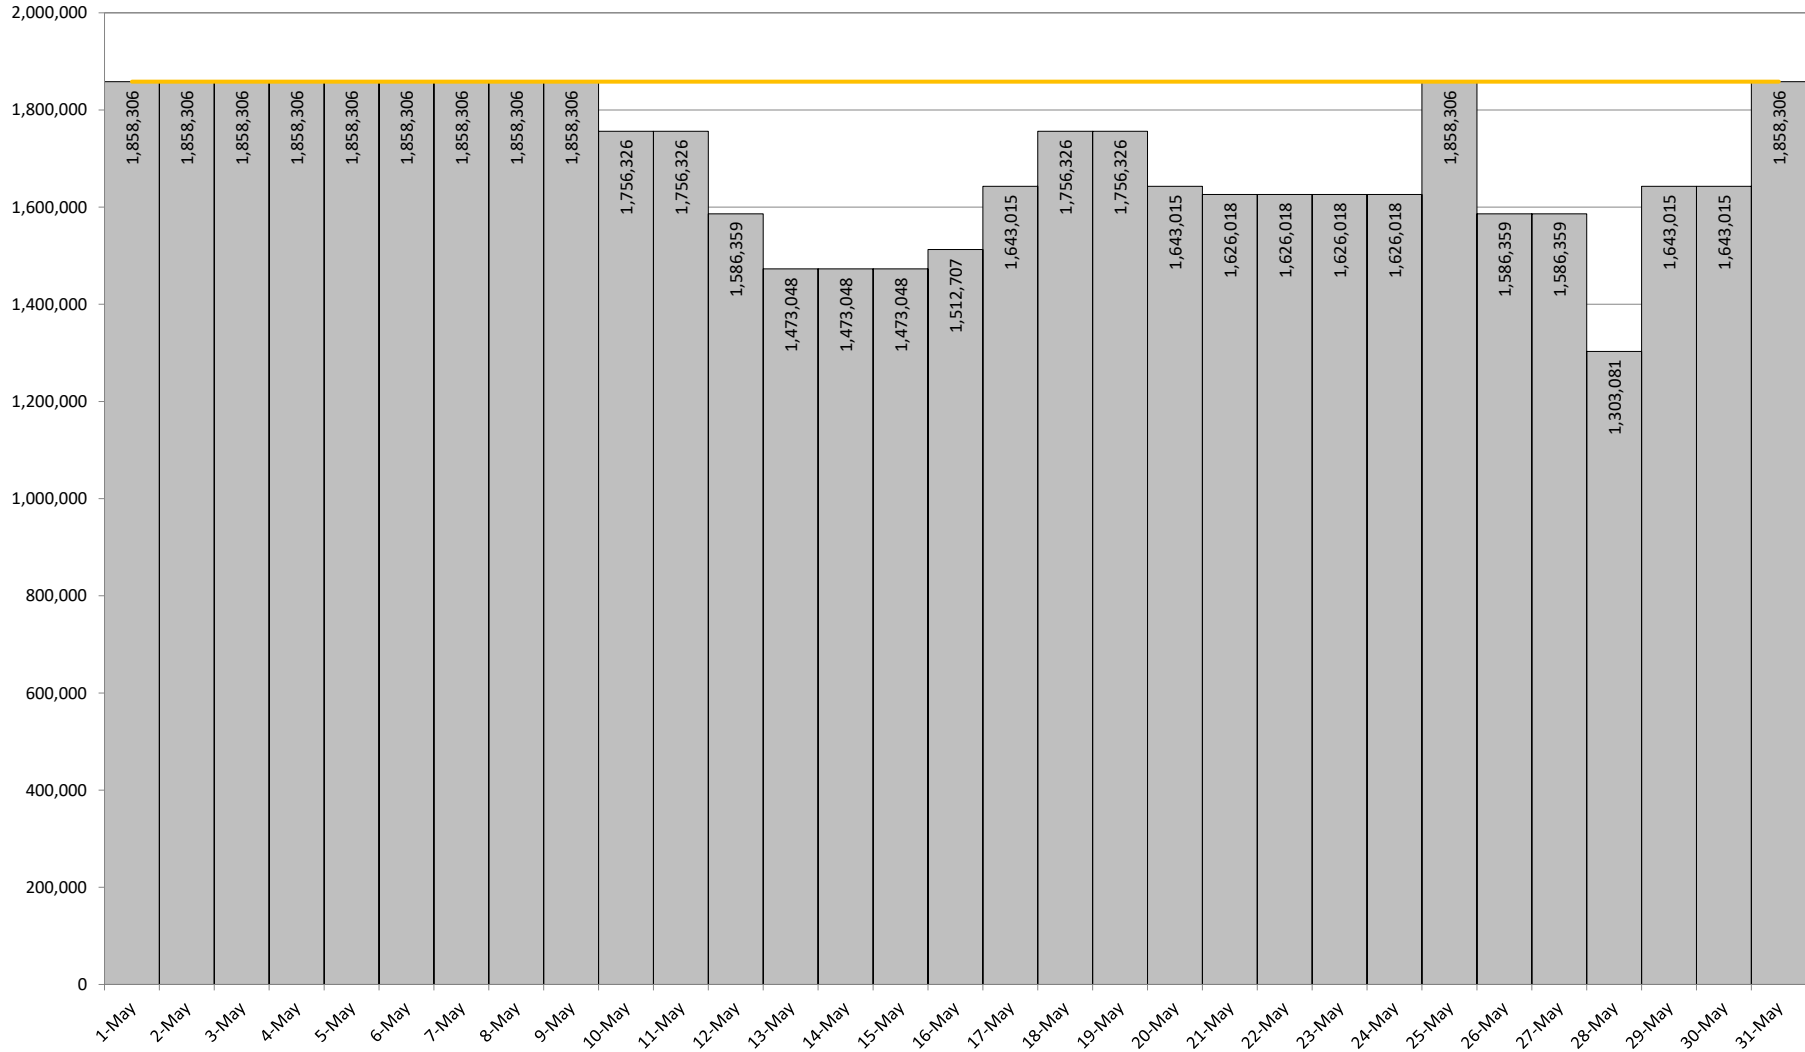

May 2025 Huntington Delivery Area Capacity

Daily Available Cap (G) FIRM

May 2025 Station 4B South Capacity

Daily Available Cap (GJ) FIRM