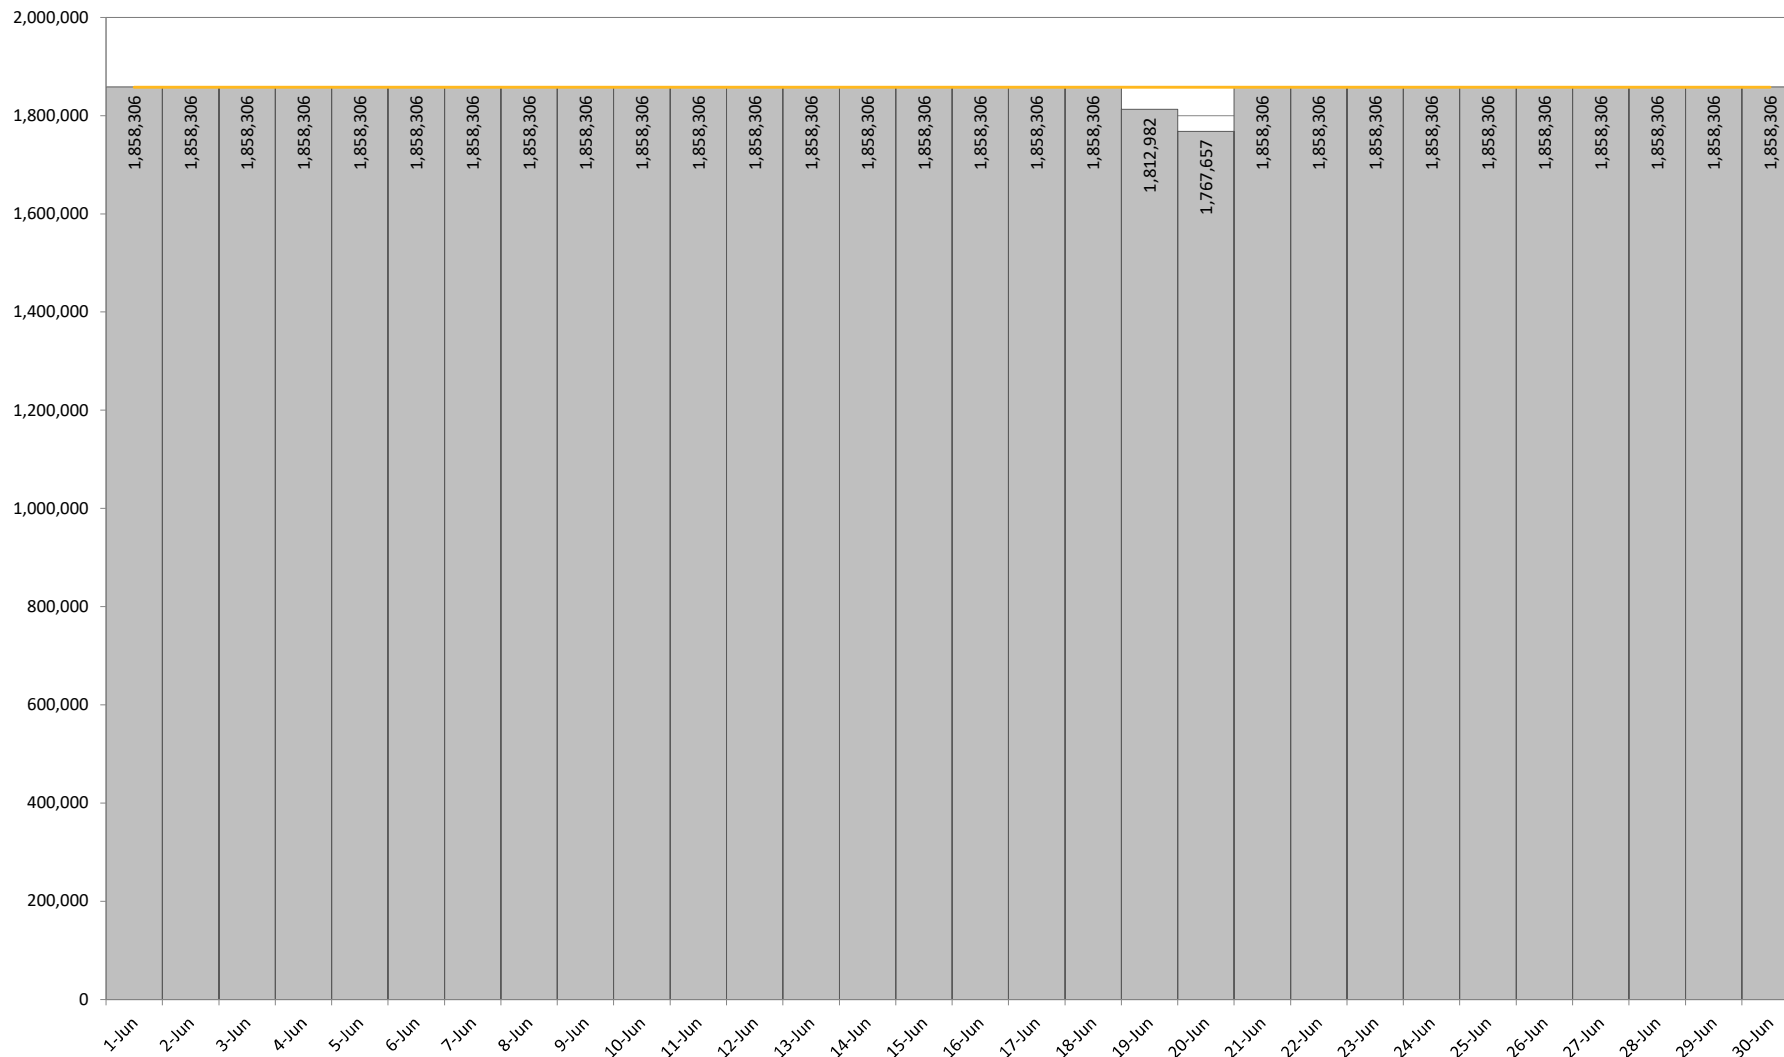

June 2023 Huntingdon Delivery Area Capacity

■ Daily Available Capacity — FIRM

June 2023 Station 4B South Capacity

■ Daily Available Cap (GJ) — FIRM